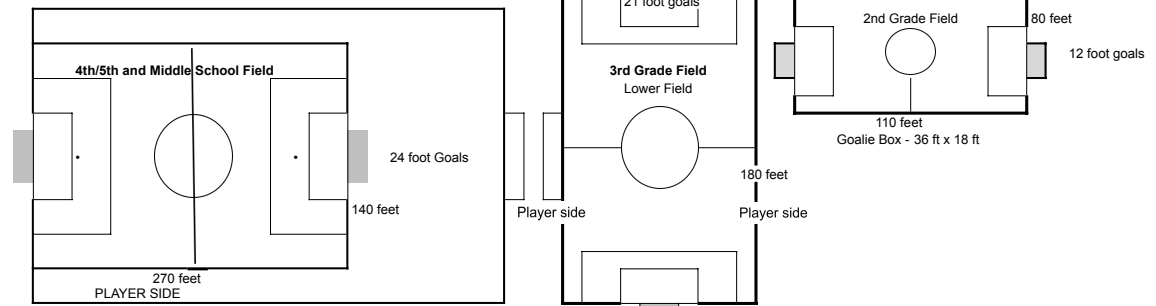

Midfield line across center of field
 Center circle - 27 ft diameter
 Goalie Box - 36 ft x 18 ft
 Penalty Box - 108 ft x 54 ft
 Penalty Spot - 36ft Center of the goal.

Midfield line across center of field
 Center circle - 27 ft diameter
 Goalie Box - 36 ft x 18 ft
 Penalty Box - 108 ft x 54 ft
 Penalty Spot - 36ft Center of the goal.